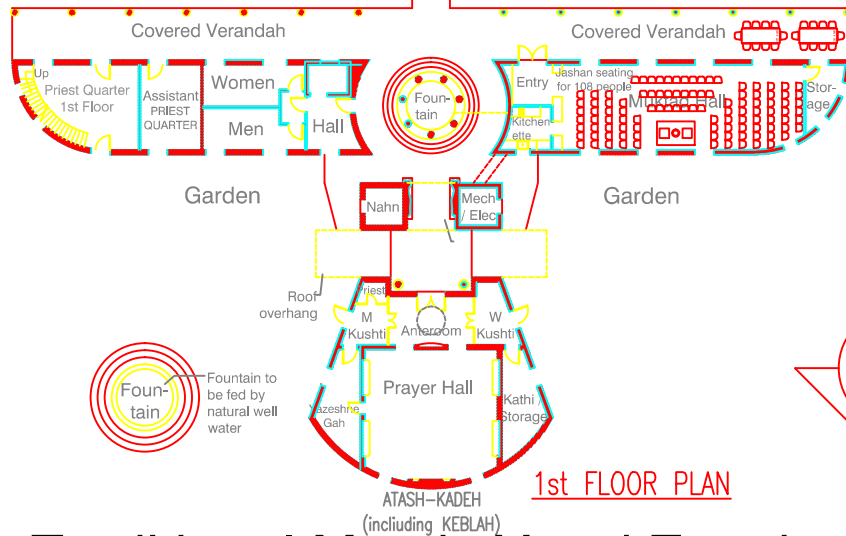

S  
BAYOU  
SIDE

S  
BAYOU  
SIDE

Traditional Mazda Yasni Zarathushti DAR-E-MEHER, Houston, Texas

N  
STREET SIDE

N  
STREET SIDE

Atash Kadeh (Side)

Atash Kadeh (Front)

Muktaad Hall